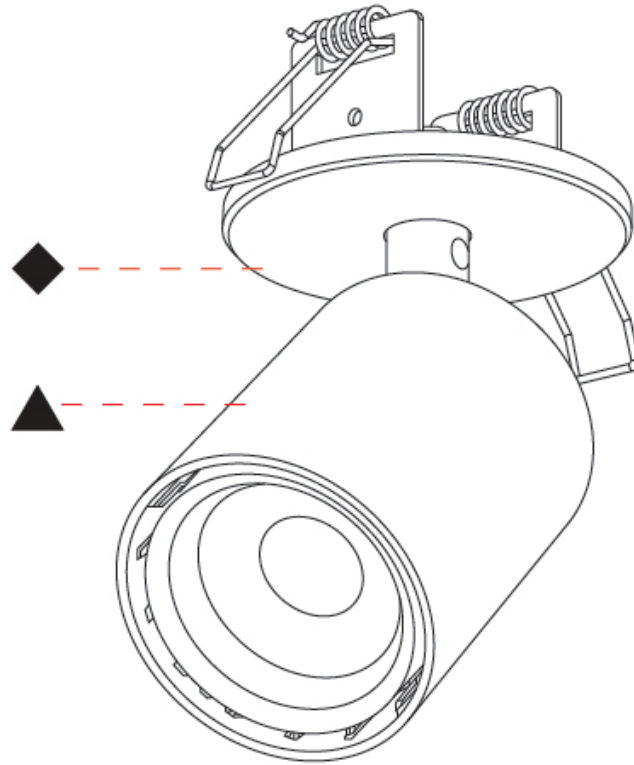

A3D343-

PROJECT _____

TYPE _____

SPECIFIER _____

QUANTITY _____

DATE _____

A